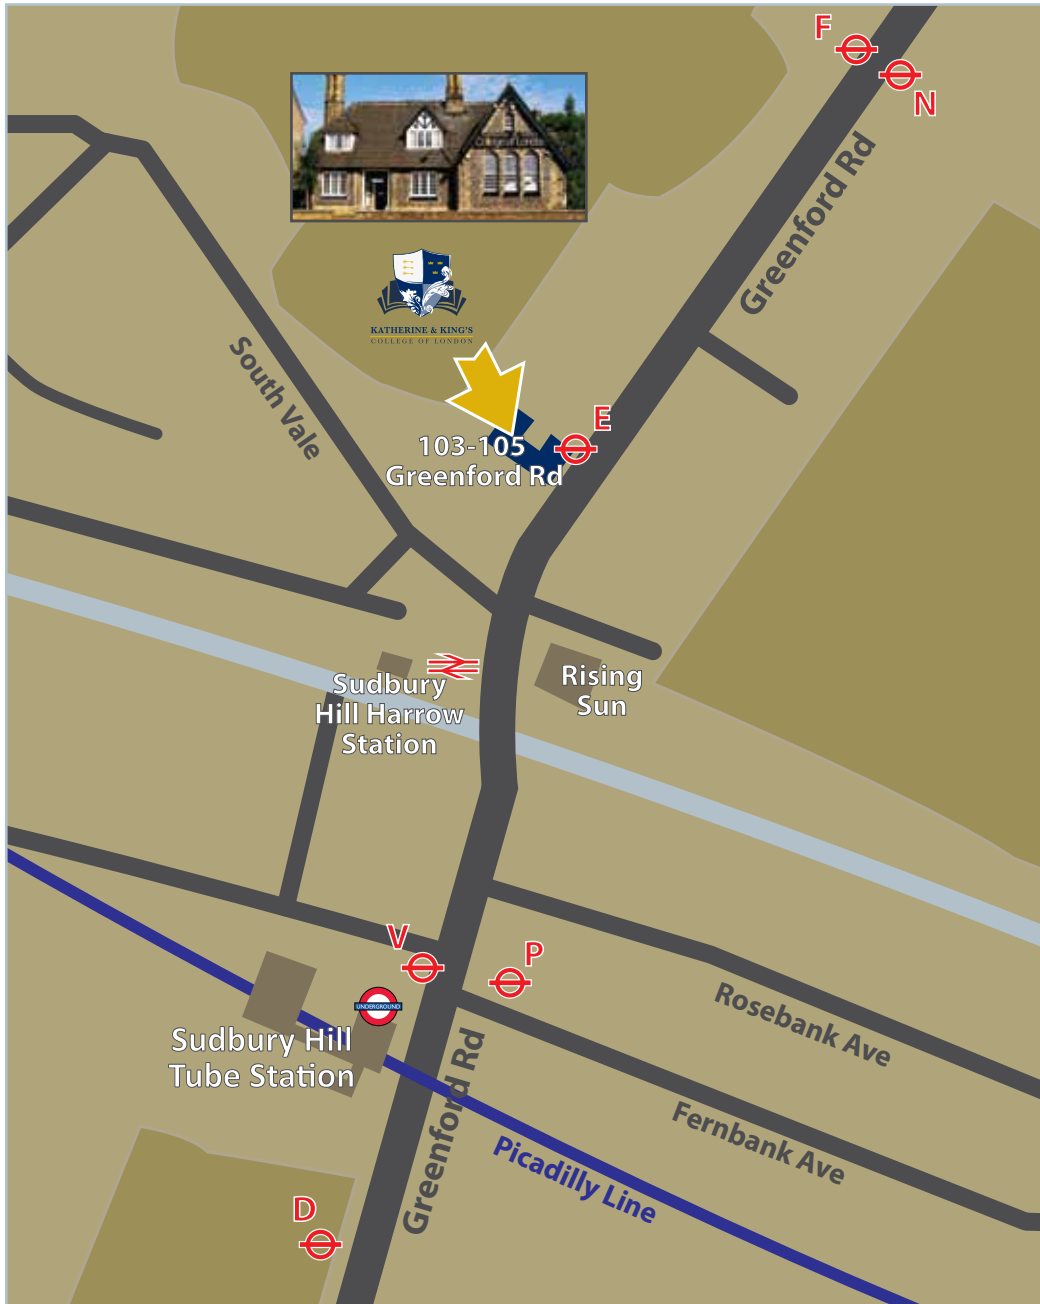

KATHERINE & KING'S
COLLEGE OF LONDON

BUS

BUS STOPS
92 & H17

Take the **92** From Ealing Hospital to Brent Park or the **H17** From Harrow Bus Station to Wembley Central Station. Bus stops have the following letters:

- D** Horsenden Avenue
- V, P** Sudbury Hill Harrow
- E** South Vale
- F, N** Harrow Road

TUBE

LONDON UNDERGROUND
PICADILLY LINE SUDBURY HILL

From central London take the Westbound **Picadilly Line** via Acton Town to **Uxbridge, Ruislip** or **Rayners Lane**.

Do not take the train to Heathrow after Acton Town. You will not be able to change to trains above.

RAIL

NATIONAL RAIL
SUDBURY HILL HARROW

From central London take the train from **Marylebone** Station towards **Gerrards Cross, Princes Risborough, West Ruislip** or **High Wycombe**.