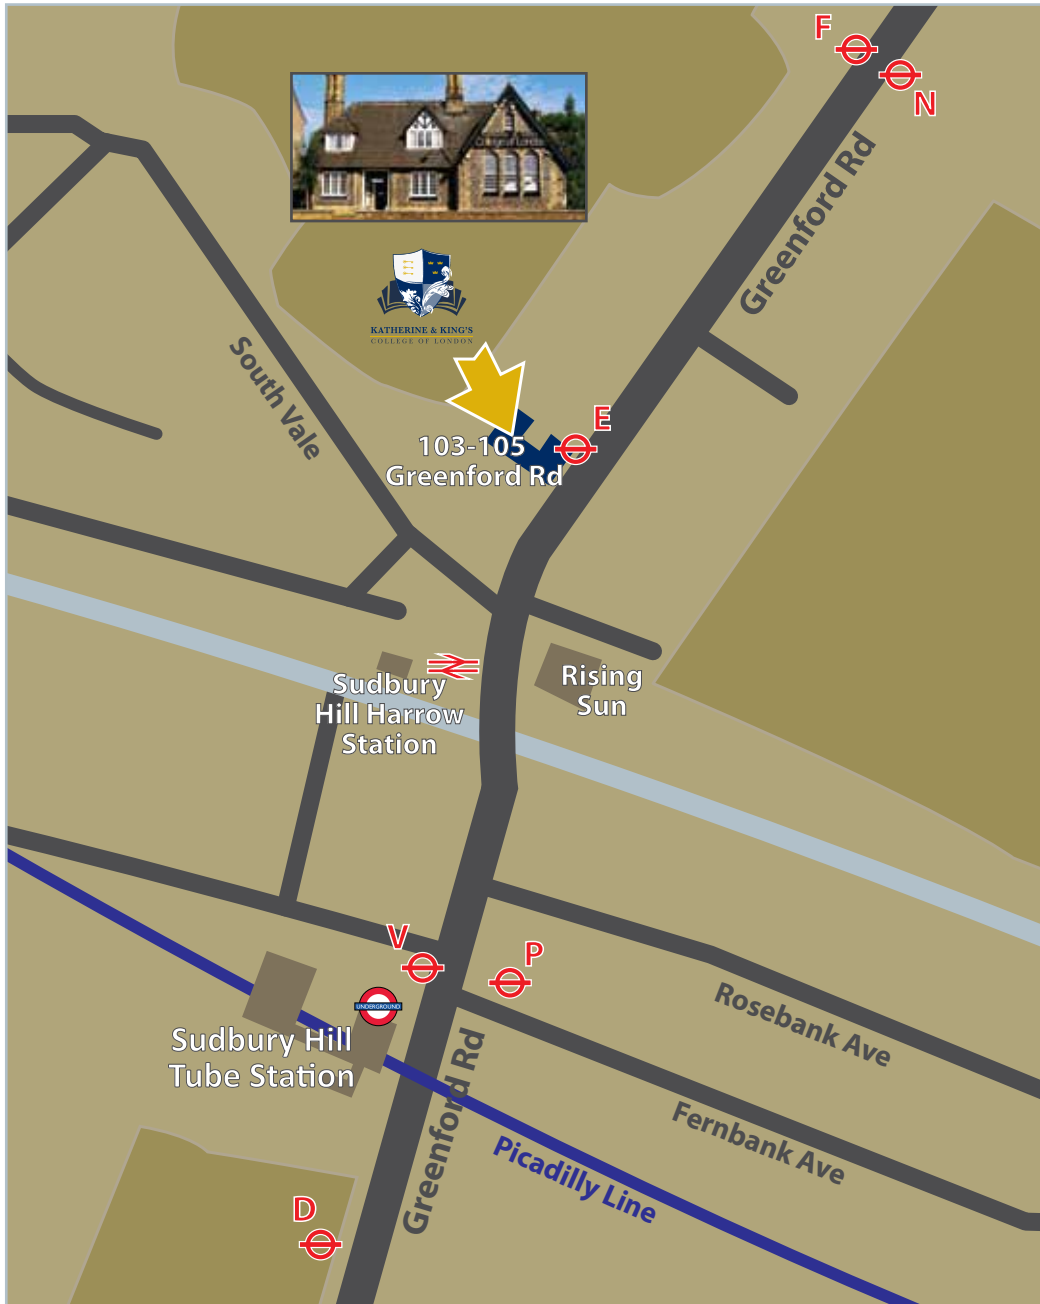

KATHERINE & KING'S
COLLEGE OF LONDON

BUS

BUS STOPS
92 & H17

Take the **92** From Ealing Hospital to Brent Park or the **H17** From Harrow Bus Station to Wembley Central Station. Bus stops have the following letters:

- D** Horsenden Avenue
- V, P** Sudbury Hill Harrow
- E** South Vale
- F, N** Harrow Road

TUBE

LONDON UNDERGROUND
PICADILLY LINE SUDBURY HILL

From central London take the Westbound **Picadilly Line** via Acton Town to **Uxbridge, Ruislip or Rayners Lane**.

Do not take the train to Heathrow after Acton Town. You will not be able to change to trains above.

RAIL

NATIONAL RAIL
SUDBURY HILL HARROW

From central London take the train from **Marylebone** Station towards **Gerrards Cross, Princes Risborough, West Ruislip or High Wycombe**.